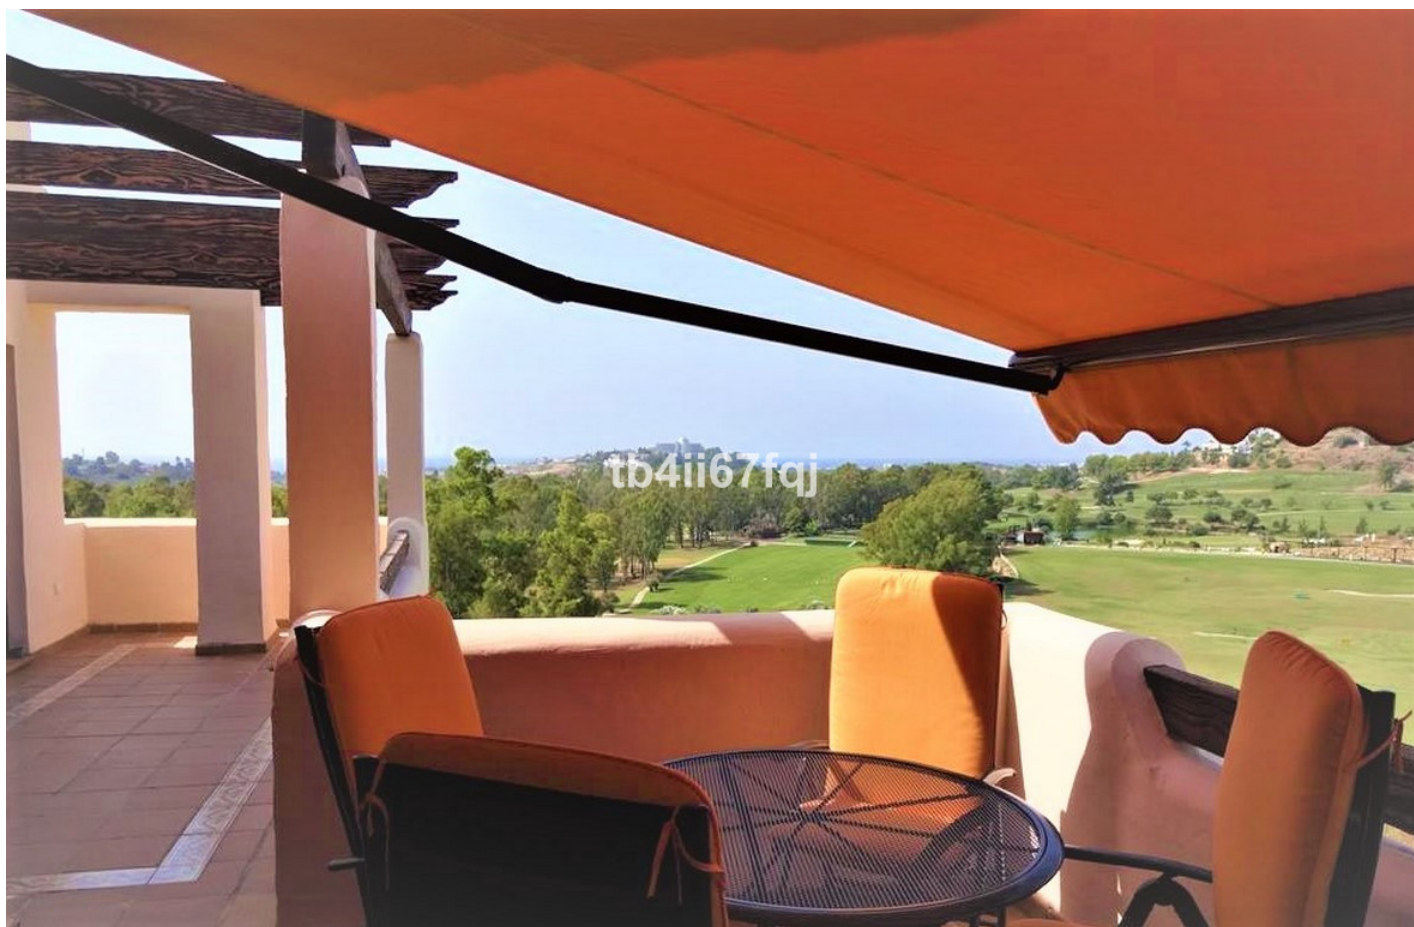

Penthouse in Benahavís

Reference: R2027502

Bedrooms: 2

Bathrooms: 2

M²: 117

Price: 450,000 €

Status: Sale

Property Type: Penthouse

Parking places: by request

Printing day : 26th June
2026