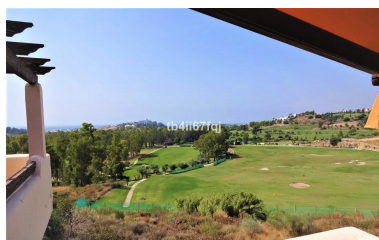

Parking places: by request

Printing day : 20th
September 2024

Overview: Fantastic penthouse in Lomas del Conde Luque, Benahavis. With 2 bedrooms and 2 bathrooms, very bright. 117 m2 total built, with 30 m2 of Terrace. Oriented to the Southwest. Wonderful views to the Golf course and panoramic sea view. Elevator. Communal swimming pool. It comes with 2 parking spaces and storage. Modern style. With fantastic views of the Atalaya Golf Course and panoramic views of the sea and mountains. The complex has large and wonderful gardens with outdoor pool and heated indoor pool and sauna. Only 3 kilometers from the beach. It is constructed with materials of the highest quality. 45 km from Malaga Airport and 10 minutes from the famous Puerto Banus and surrounded by golf courses at a short distance.

Features:

None, Pool, Air conditioning, Heating, Sea views, Mountain views, Lift, None, Private garden, 24H Security, Parking, Resale