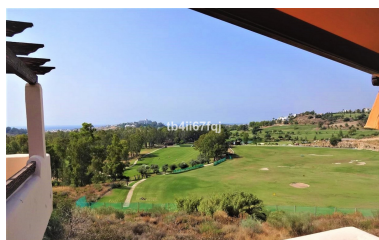

Parking places: by request

Printing day : 15th March 2025

Overview: Fantastic penthouse in Lomas del Conde Luque, Benahavis. With 2 bedrooms and 2 bathrooms, very bright. 117 m2 total built, with 30 m2 of Terrace. Oriented to the Southwest. Wonderful views to the Golf course and panoramic sea view. Elevator. Communal swimming pool. It comes with 2 parking spaces and storage. Modern style. With fantastic views of the Atalaya Golf Course and panoramic views of the sea and mountains. The complex has large and wonderful gardens with outdoor pool and heated indoor pool and sauna. Only 3 kilometers from the beach. It is constructed with materials of the highest quality. 45 km from Malaga Airport and 10 minutes from the famous Puerto Banus and surrounded by golf courses at a short distance.

Features:

None, Pool, Air conditioning, Heating, Sea views, Mountain views, Lift, None, Private garden, 24H Security, Parking, Resale