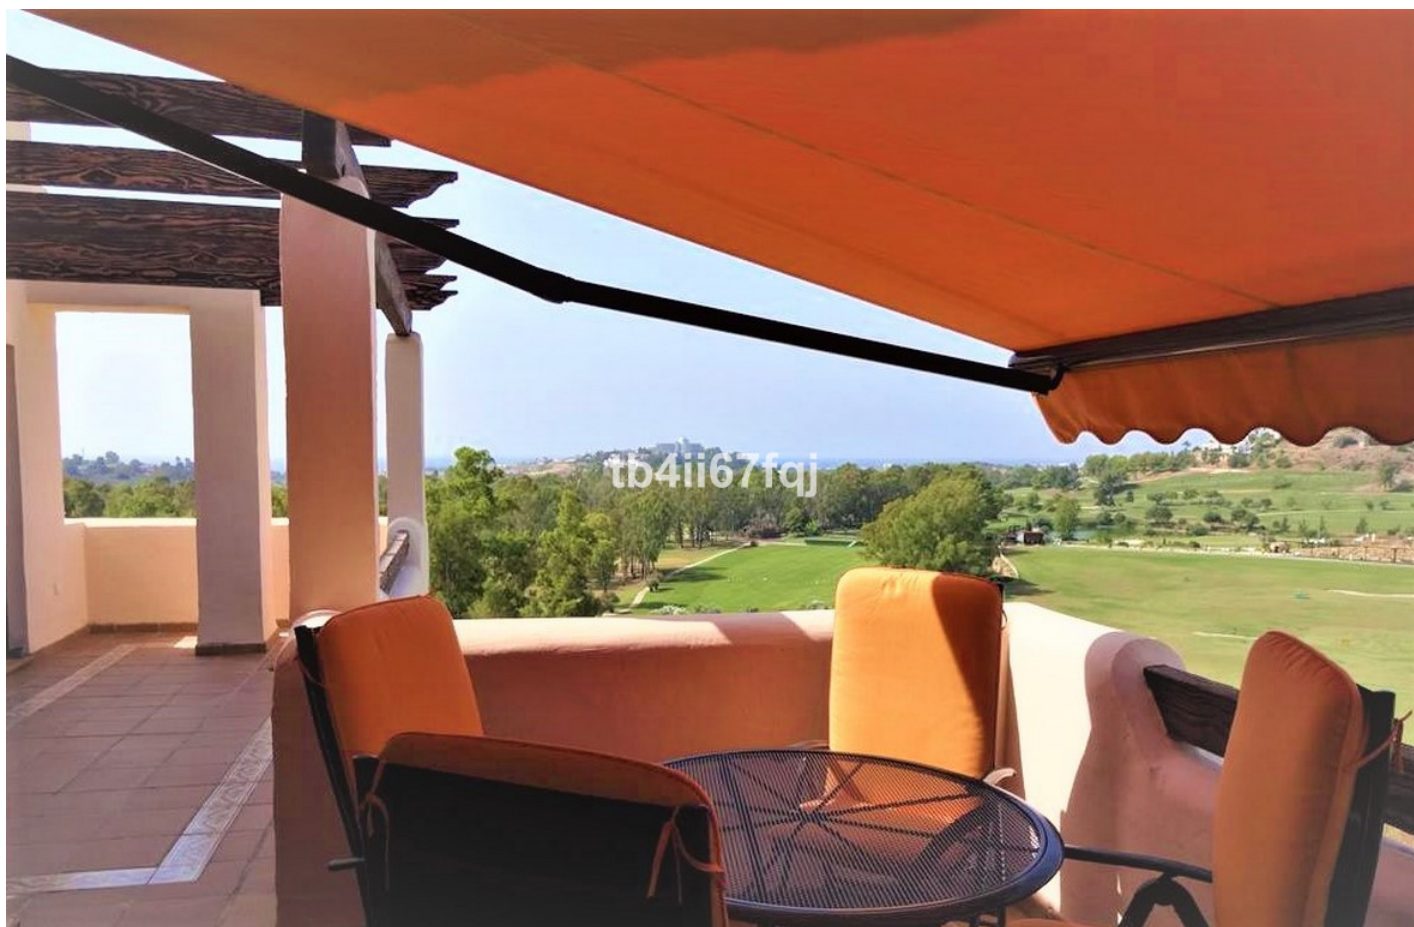

Penthouse in Benahavís

Reference: R2027502

Bedrooms: 2

Bathrooms: 2

M²: 117

Price: 450,000 €

Status: Sale

Property Type: Penthouse

Parking places: by request

Printing day : 15th March 2025