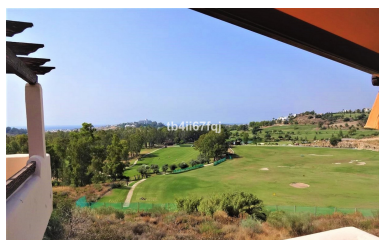

Parking places: by request

Printing day : 26th June  
2026

---

Overview: Fantastic penthouse in Lomas del Conde Luque, Benahavis. With 2 bedrooms and 2 bathrooms, very bright. 117 m2 total built, with 30 m2 of Terrace. Oriented to the Southwest. Wonderful views to the Golf course and panoramic sea view. Elevator. Communal swimming pool. It comes with 2 parking spaces and storage. Modern style. With fantastic views of the Atalaya Golf Course and panoramic views of the sea and mountains. The complex has large and wonderful gardens with outdoor pool and heated indoor pool and sauna. Only 3 kilometers from the beach. It is constructed with materials of the highest quality. 45 km from Malaga Airport and 10 minutes from the famous Puerto Banus and surrounded by golf courses at a short distance.

---

Features:

None, Pool, Air conditioning, Heating, Sea views, Mountain views, Lift, None, Private garden, 24H Security, Parking, Resale