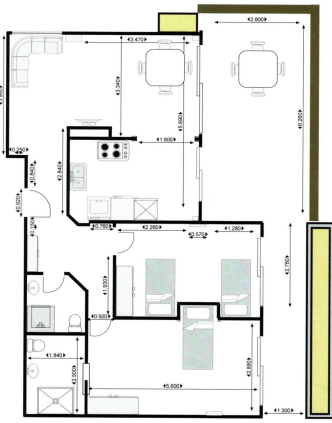

Parking places: by request

Printing day : 27th April  
2026

---

Overview: Parque Botanico Resort and Country Club in Las Lomas de Guadalmina is a wonderful place of peace and tranquility located in the hills amid lush vegetation and running waters, and yet it is only 5 minutes drive from the nearest beaches and 10 minutes from the busy cities of San Pedro and the port city of Estepona, Puerto Banús and Marbella. The property is surrounded by nature trails, several outdoor pools and has a full on-site spa and large heated pool, five tennis courts all the time, two squash courts and a gym. The apartment is brand new, has 90 m<sup>2</sup>, with two bedrooms and two bathrooms one of them insuite, living room with fireplace, kitchen with furniture but without appliances, marble floors, fitted wardrobes, hot / cold air conditioning, large terrace to all the bedrooms and kitchen, an individual parking space and storage.