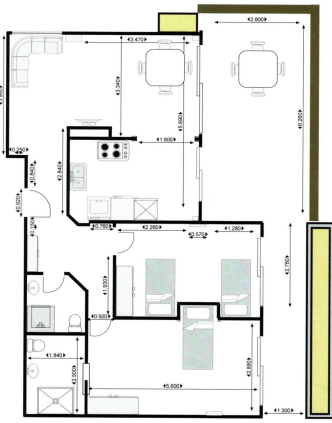

Overview: Parque Botanico Resort and Country Club in Las Lomas de Guadalmina is a wonderful place of peace and tranquility located in the hills amid lush vegetation and running waters, and yet it is only 5 minutes drive from the nearest beaches and 10 minutes from the busy cities of San Pedro and the port city of Estepona, Puerto Banús and Marbella. The property is surrounded by nature trails, several outdoor pools and has a full on-site spa and large heated pool, five tennis courts all the time, two squash courts and a gym. The apartment is brand new, has 90 m², with two bedrooms and two bathrooms one of them insuite, living room with fireplace, kitchen with furniture but without appliances, marble floors, fitted wardrobes, hot / cold air conditioning, large terrace to all the bedrooms and kitchen, an individual parking space and storage.

Features:

Pool, Air conditioning, Mountain views, Lift, None, Private garden, 24H Security, Parking, Investment, Resale