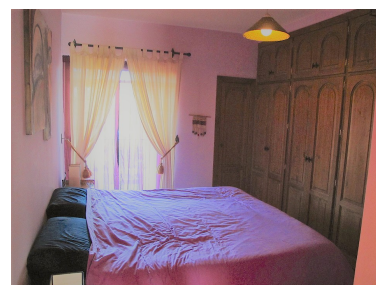

Parking places: by request

Printing day : 21st  
September 2024

---

Overview: Apartment with 1 bedroom and 1 bathroom on the ground floor located in the gated complex La Catuja del Golf. Very close to the golf course Atalaya. Close to the beach, 8 min. From Puerto Banus, 10 min. Of Benahavis, very close to a well-known supermarket and the Diana shopping center. Easy access to this residential complex of wonderful common areas, with a large green area, 2 swimming pools and tennis paddle. The apartment consists of living room with fireplace and exit to the terrace and the garden area and pool (south west facing) Spacious master bedroom with large closets and en suit bathroom. Features: Air conditioning, fireplace, 2 parking spaces, 24 hour security.