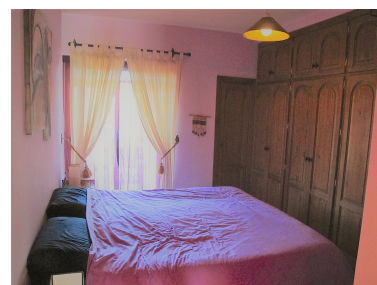

Parking places: by request

Printing day : 30th June
2026

Overview: Apartment with 1 bedroom and 1 bathroom on the ground floor located in the gated complex La Catuja del Golf. Very close to the golf course Atalaya. Close to the beach, 8 min. From Puerto Banus, 10 min. Of Benahavis, very close to a well-known supermarket and the Diana shopping center. Easy access to this residential complex of wonderful common areas, with a large green area, 2 swimming pools and tennis paddle. The apartment consists of living room with fireplace and exit to the terrace and the garden area and pool (south west facing) Spacious master bedroom with large closets and en suit bathroom. Features: Air conditioning, fireplace, 2 parking spaces, 24 hour security.