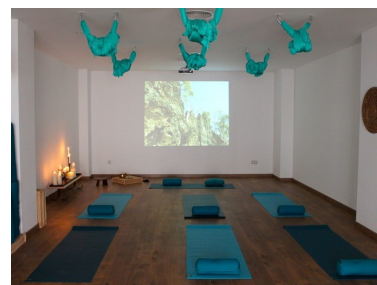

Printing day : 14th March
2025

Overview: Commercial premise in the center of Puerto Banús, renowned port of prestige, luxury, cosmopolitan and with the great affluence of Persian & Arab Saudi royal families. Highly tourist place, visited by more than 5 million people a year. It is a characteristic port for its Andalusian design and similar model to the French marinas of Costa Azul, it is placed in the 4 ranking of ports in the world for its capacity for boats of 50 meters in length. This spacious local premises with facade to two streets has several licenses, such as sports center, restaurant and for any type of aesthetic trade. Currently prepared and refurbished for yoga center, with high quality and with the following characteristics: lounge, lobby, equipped kitchen, yoga room, massage room, changing rooms, showers, bathrooms, washbasins, 26 lockers, 1 Hammam (Turkish bath), toilet, shower for disabled, technical room and 1 wooden floor terrace.