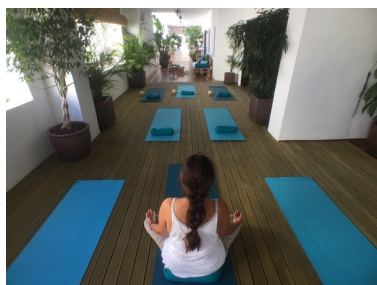

Printing day : 14th March
2025

Overview: Commercial premise in the center of Puerto Banús, renowned port of prestige, luxury, cosmopolitan and with the great affluence of Persian & Arab Saudi royal families. Highly tourist place, visited by more than 5 million people a year. It is a characteristic port for its Andalusian design and similar model to the French marinas of Costa Azul, it is placed in the 4 ranking of ports in the world for its capacity for boats of 50 meters in length. This spacious local premises with facade to two streets has several licenses, such as sports center, restaurant and for any type of aesthetic trade. Currently prepared and refurbished for yoga center, with high quality and with the following characteristics: lounge, lobby, equipped kitchen, yoga room, massage room, changing rooms, showers, bathrooms, washbasins, 26 lockers, 1 Hammam (Turkish bath), toilet, shower for disabled, technical room and 1 wooden floor terrace.