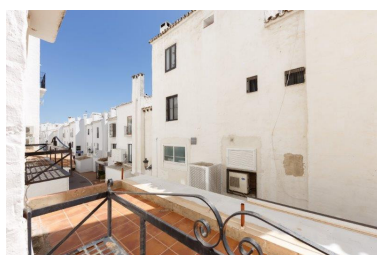

Commercial in Puerto Banús

Reference: R3160105

Bedrooms: by request

Bathrooms: 1

M<sup>2</sup>: 88

Price: 390,000 €

Status: Sale

Property Type: Commercial Parking places: by request

Printing day : 14th March 2025

---

Overview: Commercial premises located in Puerto Banus marina with 119 enclaves for boats of more than 50 meters in length, recognized as one of the most luxurious and prestigious ports in the World. Commercial premises located in the centre of Puerto Banus, in the well-known development of Muelle Ribera, located in one of the entrances of the port on the corner with different passages, and public parking. These premises offer the opportunity to expand the space by purchasing the one available next door just now.