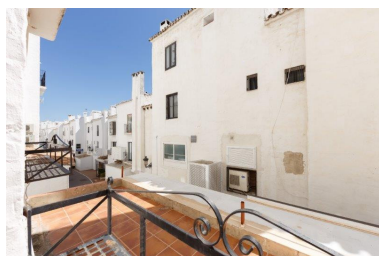

Printing day : 21st
September 2024

Overview: Commercial premises located in Puerto Banus marina with 119 enclaves for boats of more than 50 meters in length, recognized as one of the most luxurious and prestigious ports in the World. Commercial premises located in the centre of Puerto Banus, in the well-known development of Muelle Ribera, located in one of the entrances of the port on the corner with different passages, and public parking. These premises offer the opportunity to expand the space by purchasing the one available next door just now.