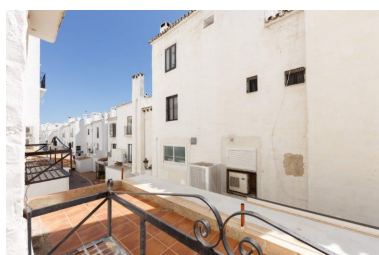

Commercial in Puerto Banús

Reference: R3160105

Bedrooms: by request

Bathrooms: 1

M<sup>2</sup>: 88

Price: 390,000 €

Status: Sale

Property Type: Commercial Parking places: by request

Printing day : 19th June  
2026

---

Overview: Commercial premises located in Puerto Banus marina with 119 enclaves for boats of more than 50 meters in length, recognized as one of the most luxurious and prestigious ports in the World. Commercial premises located in the centre of Puerto Banus, in the well-known development of Muelle Ribera, located in one of the entrances of the port on the corner with different passages, and public parking. These premises offer the opportunity to expand the space by purchasing the one available next door just now.