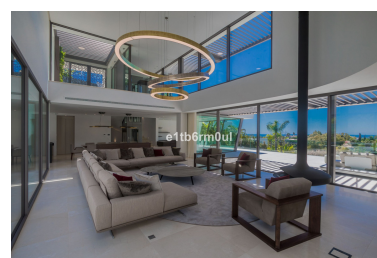

Villa in La Quinta

Reference: R3401164

Bedrooms: 6
Status: Sale

Bathrooms: 6
Property Type: Villa

M²: 1,932
Parking places: by request

Price: 6,450,000 €
Printing day : 5th April 2025

Overview: MARBELLA • VILLA BELVEDERE • CONTEMPORARY • Brand new villa with the best panoramic sea and golf views. Situated in the privileged residential area of La Quinta, Benahavis, surrounded by golf courses and only a 5-minute drive from Puerto Banús, Marbella and the beaches. Exquisitely designed, furnished and decorated, it is an entertainment paradise for family and friends and open to the light and the views only Southern Spain can offer. Built on three levels, the main floor comprises: a huge open plan area comprising lounge, dining room, corner library and fully fitted kitchen with enormous island and access to a herb garden, plus the master suite, all opening onto a sunny terrace with BBQ area. The lower floor is dedicated to entertainment and relaxation including a play room, bar, TV room, cinema room, Gym and SPA with sauna, steam room and 8-people jacuzzi, all rooms are formed around a zen interior patio and open onto the garden with an outdoor TV and infinity pool. Four en suite bedrooms complete this level. Features include: four carport on street level, lift to all floors, fruit garden, Domotic system, UFH throughout, machinery room, staff quarters. Fully furnished and decorated. The ultimate in contemporary design.

Features:

None, Mountain views, Pool, Lift, None