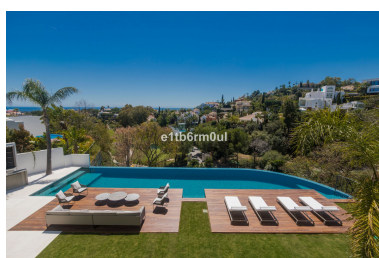

Villa in La Quinta

Reference: R3401164

Bedrooms: 6
Status: Sale

Bathrooms: 6
Property Type: Villa

M²: 1,932
Parking places: by request

Price: 6,450,000 €
Printing day : 5th April 2025

Overview: MARBELLA • VILLA BELVEDERE • CONTEMPORARY • Brand new villa with the best panoramic sea and golf views. Situated in the privileged residential area of La Quinta, Benahavis, surrounded by golf courses and only a 5-minute drive from Puerto Banús, Marbella and the beaches. Exquisitely designed, furnished and decorated, it is an entertainment paradise for family and friends and open to the light and the views only Southern Spain can offer. Built on three levels, the main floor comprises: a huge open plan area comprising lounge, dining room, corner library and fully fitted kitchen with enormous island and access to a herb garden, plus the master suite, all opening onto a sunny terrace with BBQ area. The lower floor is dedicated to entertainment and relaxation including a play room, bar, TV room, cinema room, Gym and SPA with sauna, steam room and 8-people jacuzzi, all rooms are formed around a zen interior patio and open onto the garden with an outdoor TV and infinity pool. Four en suite bedrooms complete this level. Features include: four carport on street level, lift to all floors, fruit garden, Domotic system, UFH throughout, machinery room, staff quarters. Fully furnished and decorated. The ultimate in contemporary design.

Features:

None, Mountain views, Pool, Lift, None