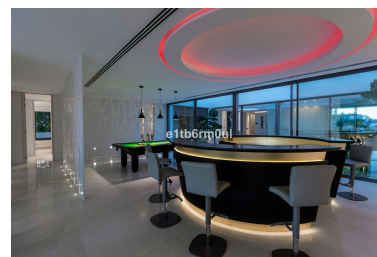

Villa in La Quinta

Reference: R3401164

Bedrooms: 6
Status: Sale

Bathrooms: 6
Property Type: Villa

M²: 1,932
Parking places: by request

Price: 6,450,000 €
Printing day : 5th April 2025

Overview: MARBELLA • VILLA BELVEDERE • CONTEMPORARY • Brand new villa with the best panoramic sea and golf views. Situated in the privileged residential area of La Quinta, Benahavis, surrounded by golf courses and only a 5-minute drive from Puerto Banús, Marbella and the beaches. Exquisitely designed, furnished and decorated, it is an entertainment paradise for family and friends and open to the light and the views only Southern Spain can offer. Built on three levels, the main floor comprises: a huge open plan area comprising lounge, dining room, corner library and fully fitted kitchen with enormous island and access to a herb garden, plus the master suite, all opening onto a sunny terrace with BBQ area. The lower floor is dedicated to entertainment and relaxation including a play room, bar, TV room, cinema room, Gym and SPA with sauna, steam room and 8-people jacuzzi, all rooms are formed around a zen interior patio and open onto the garden with an outdoor TV and infinity pool. Four en suite bedrooms complete this level. Features include: four carport on street level, lift to all floors, fruit garden, Domotic system, UFH throughout, machinery room, staff quarters. Fully furnished and decorated. The ultimate in contemporary design.