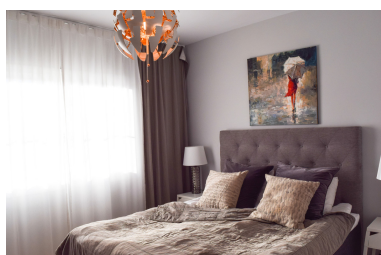

Parking places: by request

Printing day : 14th March
2025

Overview: Southwest facing 2 bedroom apartment in great condition in the popular Urb Aloha Sur 32, close to restaurants, supermarket and Puerto Banus. As you enter the apartment you will be facing an open planed kitchen with fantastic features combined with the living room. To your right you will find two good sized bedrooms and a bathroom.