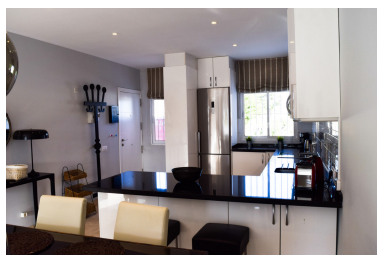

Parking places: by request

Printing day : 14th March
2025

Overview: Southwest facing 2 bedroom apartment in great condition in the popular Urb Aloha Sur 32, close to restaurants, supermarket and Puerto Banus. As you enter the apartment you will be facing an open planed kitchen with fantastic features combined with the living room. To your right you will find two good sized bedrooms and a bathroom.