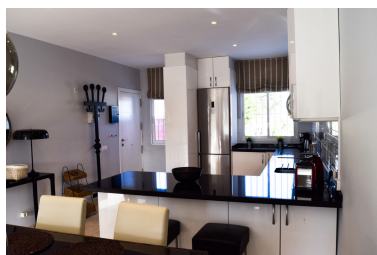

Parking places: by request

Printing day : 5th December  
2025

---

Overview: Southwest facing 2 bedroom apartment in great condition in the popular Urb Aloha Sur 32, close to restaurants, supermarket and Puerto Banus. As you enter the apartment you will be facing an open planed kitchen with fantastic features combined with the living room. To your right you will find two good sized bedrooms and a bathroom.