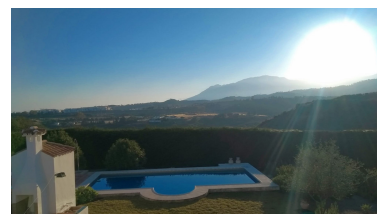

Villa in Benahavís

Reference: R3642374

Bedrooms: 6
Status: Sale

Bathrooms: 5
Property Type: Villa

M²: 435
Parking places: by request

Price: 6,000,000 €
Printing day : 5th April 2025

Overview: Impressive farm of 28,000 m² for sale in an unbeatable location and with spectacular views; right next to the Los Flamengos golf course, the Villa Padierna hotel and surrounded by high-end villas and homes. It has built a 300 m² chalet with 4 bedrooms and 4 bathrooms, basement, pool and gardens, as well as a 75 m² guest house with 2 bedrooms and a bathroom. Unique investment opportunity, due to its location and the urban development that the entire area is currently experiencing, with the construction of several urbanizations and luxury villas. The original farm has 84,000 m² and was divided into three. Possibility of selling the other two attached parts together.