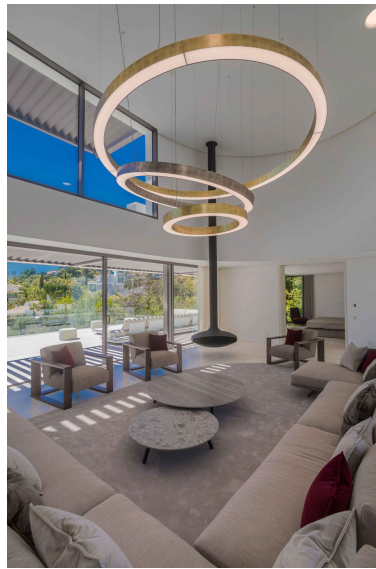

Overview: VILLA BELVEDERE • The latest in contemporary design. Brand new villa with the best panoramic views of the sea and golf in the privileged residential area of □□La Quinta, Benahavis, surrounded by golf courses and only 5 minutes by car from Puerto Banús, Marbella and the beach. Exquisitely designed, furnished and decorated to retain the light and views that only southern Spain has. Ideal to enjoy with family and friends. Built on three levels, the main floor consists of: a large open plan area that includes a living room, dining room, library and fully equipped kitchen with a huge island and access to the herb garden, plus the master suite, all communicating to a terrace with a seating area. barbecue. The lower floor is dedicated to entertainment and relaxation and includes a games room, bar, TV room, cinema room, gym and SPA with sauna, steam room and Jacuzzi for 8 people, and four en-suite bedrooms. All rooms are set around a zen inner courtyard and face the garden with outdoor TV and infinity pool. Other features: garage for 4 cars at street level, elevator, fruit garden, home automation, underfloor heating, utility rooms, etc. Fully furnished and decorated.

Features:

Pool, Air conditioning, Mountain views, Lift, None, Private garden, Parking, Luxury