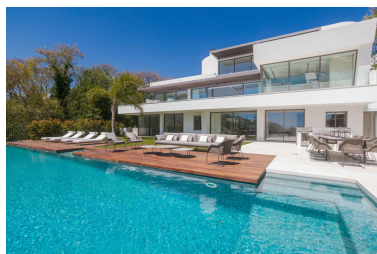

Villa in La Quinta

Reference: R3914380

Bedrooms: 6
Status: Sale

Bathrooms: 6
Property Type: Villa

M²: 867
Parking places: by request

Price: 6,450,000 €
Printing day : 5th April 2025

Overview: VILLA BELVEDERE • The latest in contemporary design. Brand new villa with the best panoramic views of the sea and golf in the privileged residential area of □□La Quinta, Benahavis, surrounded by golf courses and only 5 minutes by car from Puerto Banús, Marbella and the beach. Exquisitely designed, furnished and decorated to retain the light and views that only southern Spain has. Ideal to enjoy with family and friends. Built on three levels, the main floor consists of: a large open plan area that includes a living room, dining room, library and fully equipped kitchen with a huge island and access to the herb garden, plus the master suite, all communicating to a terrace with a seating area. barbecue. The lower floor is dedicated to entertainment and relaxation and includes a games room, bar, TV room, cinema room, gym and SPA with sauna, steam room and Jacuzzi for 8 people, and four en-suite bedrooms. All rooms are set around a zen inner courtyard and face the garden with outdoor TV and infinity pool. Other features: garage for 4 cars at street level, elevator, fruit garden, home automation, underfloor heating, utility rooms, etc. Fully furnished and decorated.

Features:

Pool, Air conditioning, Mountain views, Lift, None, Private garden, Parking, Luxury