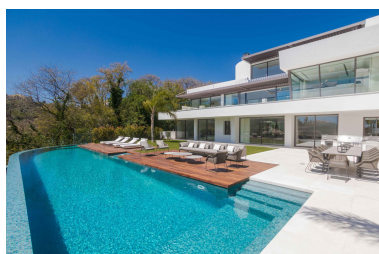

Villa in La Quinta

Reference: R3914380

Bedrooms: 6

Bathrooms: 6

M²: 867

Price: 6,450,000 €

Status: Sale

Property Type: Villa

Parking places: by request

Printing day : 17th June
2026

Overview: VILLA BELVEDERE • The latest in contemporary design. Brand new villa with the best panoramic views of the sea and golf in the privileged residential area of □□La Quinta, Benahavis, surrounded by golf courses and only 5 minutes by car from Puerto Banús, Marbella and the beach. Exquisitely designed, furnished and decorated to retain the light and views that only southern Spain has. Ideal to enjoy with family and friends. Built on three levels, the main floor consists of: a large open plan area that includes a living room, dining room, library and fully equipped kitchen with a huge island and access to the herb garden, plus the master suite, all communicating to a terrace with a seating area. barbecue. The lower floor is dedicated to entertainment and relaxation and includes a games room, bar, TV room, cinema room, gym and SPA with sauna, steam room and Jacuzzi for 8 people, and four en-suite bedrooms. All rooms are set around a zen inner courtyard and face the garden with outdoor TV and infinity pool. Other features: garage for 4 cars at street level, elevator, fruit garden, home automation, underfloor heating, utility rooms, etc. Fully furnished and decorated.

Features:

Pool, Air conditioning, Mountain views, Lift, None, Private garden, Parking, Luxury