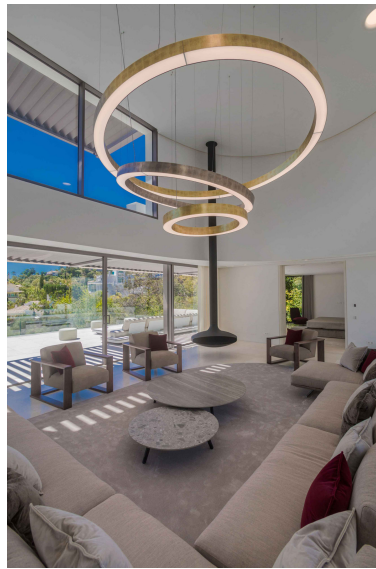

Parking places: by request

Printing day : 17th June
2026

Overview: VILLA BELVEDERE • The latest in contemporary design. Brand new villa with the best panoramic views of the sea and golf in the privileged residential area of □□La Quinta, Benahavis, surrounded by golf courses and only 5 minutes by car from Puerto Banús, Marbella and the beach. Exquisitely designed, furnished and decorated to retain the light and views that only southern Spain has. Ideal to enjoy with family and friends. Built on three levels, the main floor consists of: a large open plan area that includes a living room, dining room, library and fully equipped kitchen with a huge island and access to the herb garden, plus the master suite, all communicating to a terrace with a seating area. barbecue. The lower floor is dedicated to entertainment and relaxation and includes a games room, bar, TV room, cinema room, gym and SPA with sauna, steam room and Jacuzzi for 8 people, and four en-suite bedrooms. All rooms are set around a zen inner courtyard and face the garden with outdoor TV and infinity pool. Other features: garage for 4 cars at street level, elevator, fruit garden, home automation, underfloor heating, utility rooms, etc. Fully furnished and decorated.