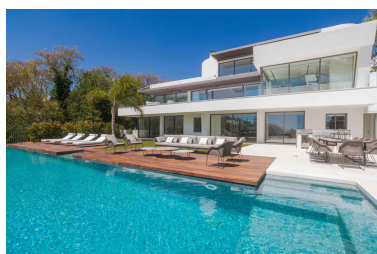

Villa in La Quinta

Reference: R3914380

Bedrooms: 6

Bathrooms: 6

M²: 867

Price: 6,450,000 €

Status: Sale

Property Type: Villa

Parking places: by request

Printing day : 23rd February
2025

Overview: VILLA BELVEDERE • The latest in contemporary design. Brand new villa with the best panoramic views of the sea and golf in the privileged residential area of □□La Quinta, Benahavis, surrounded by golf courses and only 5 minutes by car from Puerto Banús, Marbella and the beach. Exquisitely designed, furnished and decorated to retain the light and views that only southern Spain has. Ideal to enjoy with family and friends. Built on three levels, the main floor consists of: a large open plan area that includes a living room, dining room, library and fully equipped kitchen with a huge island and access to the herb garden, plus the master suite, all communicating to a terrace with a seating area. barbecue. The lower floor is dedicated to entertainment and relaxation and includes a games room, bar, TV room, cinema room, gym and SPA with sauna, steam room and Jacuzzi for 8 people, and four en-suite bedrooms. All rooms are set around a zen inner courtyard and face the garden with outdoor TV and infinity pool. Other features: garage for 4 cars at street level, elevator, fruit garden, home automation, underfloor heating, utility rooms, etc. Fully furnished and decorated.

Features:

Pool, Air conditioning, Mountain views, Lift, None, Private garden, Parking, Luxury