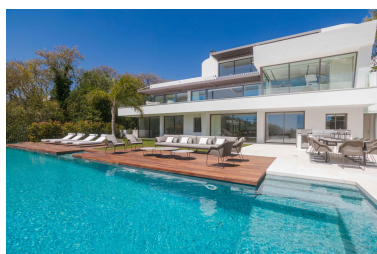

Villa in La Quinta

Reference: R3914380

Bedrooms: 6

Bathrooms: 6

M²: 867

Price: 6,450,000 €

Status: Sale

Property Type: Villa

Parking places: by request

Printing day : 17th June
2026

Overview: VILLA BELVEDERE • The latest in contemporary design. Brand new villa with the best panoramic views of the sea and golf in the privileged residential area of □□La Quinta, Benahavis, surrounded by golf courses and only 5 minutes by car from Puerto Banús, Marbella and the beach. Exquisitely designed, furnished and decorated to retain the light and views that only southern Spain has. Ideal to enjoy with family and friends. Built on three levels, the main floor consists of: a large open plan area that includes a living room, dining room, library and fully equipped kitchen with a huge island and access to the herb garden, plus the master suite, all communicating to a terrace with a seating area. barbecue. The lower floor is dedicated to entertainment and relaxation and includes a games room, bar, TV room, cinema room, gym and SPA with sauna, steam room and Jacuzzi for 8 people, and four en-suite bedrooms. All rooms are set around a zen inner courtyard and face the garden with outdoor TV and infinity pool. Other features: garage for 4 cars at street level, elevator, fruit garden, home automation, underfloor heating, utility rooms, etc. Fully furnished and decorated.

Features:

Pool, Air conditioning, Mountain views, Lift, None, Private garden, Parking, Luxury