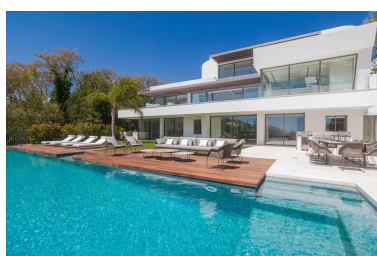

Villa in La Quinta

Reference: R3914380

Bedrooms: 6

Bathrooms: 6

M²: 867

Price: 6,450,000 €

Status: Sale

Property Type: Villa

Parking places: by request

Printing day : 17th June
2026

Overview: VILLA BELVEDERE • The latest in contemporary design. Brand new villa with the best panoramic views of the sea and golf in the privileged residential area of □□La Quinta, Benahavis, surrounded by golf courses and only 5 minutes by car from Puerto Banús, Marbella and the beach. Exquisitely designed, furnished and decorated to retain the light and views that only southern Spain has. Ideal to enjoy with family and friends. Built on three levels, the main floor consists of: a large open plan area that includes a living room, dining room, library and fully equipped kitchen with a huge island and access to the herb garden, plus the master suite, all communicating to a terrace with a seating area. barbecue. The lower floor is dedicated to entertainment and relaxation and includes a games room, bar, TV room, cinema room, gym and SPA with sauna, steam room and Jacuzzi for 8 people, and four en-suite bedrooms. All rooms are set around a zen inner courtyard and face the garden with outdoor TV and infinity pool. Other features: garage for 4 cars at street level, elevator, fruit garden, home automation, underfloor heating, utility rooms, etc. Fully furnished and decorated.

Features:

Pool, Air conditioning, Mountain views, Lift, None, Private garden, Parking, Luxury