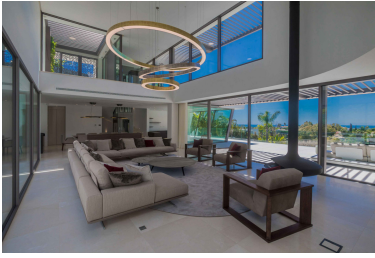

Parking places: by request

Printing day : 17th June
2026

Overview: VILLA BELVEDERE • The latest in contemporary design. Brand new villa with the best panoramic views of the sea and golf in the privileged residential area of □□La Quinta, Benahavis, surrounded by golf courses and only 5 minutes by car from Puerto Banús, Marbella and the beach. Exquisitely designed, furnished and decorated to retain the light and views that only southern Spain has. Ideal to enjoy with family and friends. Built on three levels, the main floor consists of: a large open plan area that includes a living room, dining room, library and fully equipped kitchen with a huge island and access to the herb garden, plus the master suite, all communicating to a terrace with a seating area. barbecue. The lower floor is dedicated to entertainment and relaxation and includes a games room, bar, TV room, cinema room, gym and SPA with sauna, steam room and Jacuzzi for 8 people, and four en-suite bedrooms. All rooms are set around a zen inner courtyard and face the garden with outdoor TV and infinity pool. Other features: garage for 4 cars at street level, elevator, fruit garden, home automation, underfloor heating, utility rooms, etc. Fully furnished and decorated.