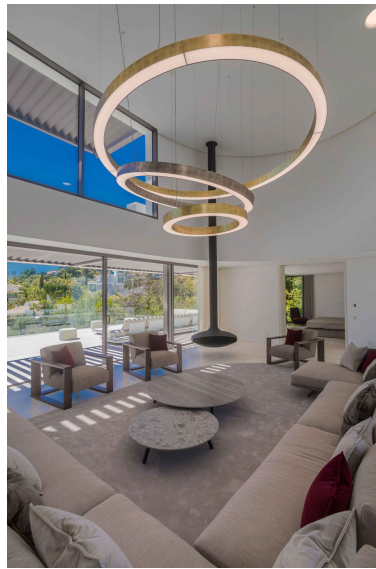

Villa in La Quinta

Reference: R3914380

Bedrooms: 6
Status: Sale

Bathrooms: 6
Property Type: Villa

M²: 867
Parking places: by request

Price: 6,450,000 €
Printing day : 5th April 2025

Overview: VILLA BELVEDERE • The latest in contemporary design. Brand new villa with the best panoramic views of the sea and golf in the privileged residential area of □□La Quinta, Benahavis, surrounded by golf courses and only 5 minutes by car from Puerto Banús, Marbella and the beach. Exquisitely designed, furnished and decorated to retain the light and views that only southern Spain has. Ideal to enjoy with family and friends. Built on three levels, the main floor consists of: a large open plan area that includes a living room, dining room, library and fully equipped kitchen with a huge island and access to the herb garden, plus the master suite, all communicating to a terrace with a seating area. barbecue. The lower floor is dedicated to entertainment and relaxation and includes a games room, bar, TV room, cinema room, gym and SPA with sauna, steam room and Jacuzzi for 8 people, and four en-suite bedrooms. All rooms are set around a zen inner courtyard and face the garden with outdoor TV and infinity pool. Other features: garage for 4 cars at street level, elevator, fruit garden, home automation, underfloor heating, utility rooms, etc. Fully furnished and decorated.