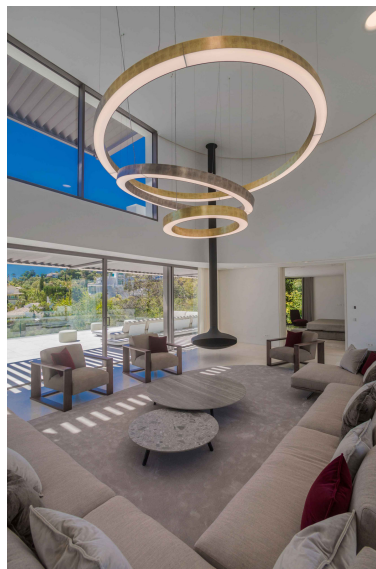

Parking places: by request

Printing day : 17th June
2026

Overview: VILLA BELVEDERE • The latest in contemporary design. Brand new villa with the best panoramic views of the sea and golf in the privileged residential area of □□La Quinta, Benahavis, surrounded by golf courses and only 5 minutes by car from Puerto Banús, Marbella and the beach. Exquisitely designed, furnished and decorated to retain the light and views that only southern Spain has. Ideal to enjoy with family and friends. Built on three levels, the main floor consists of: a large open plan area that includes a living room, dining room, library and fully equipped kitchen with a huge island and access to the herb garden, plus the master suite, all communicating to a terrace with a seating area. barbecue. The lower floor is dedicated to entertainment and relaxation and includes a games room, bar, TV room, cinema room, gym and SPA with sauna, steam room and Jacuzzi for 8 people, and four en-suite bedrooms. All rooms are set around a zen inner courtyard and face the garden with outdoor TV and infinity pool. Other features: garage for 4 cars at street level, elevator, fruit garden, home automation, underfloor heating, utility rooms, etc. Fully furnished and decorated.