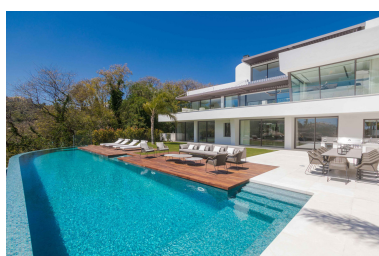

Villa in La Quinta

Reference: R3914380

Bedrooms: 6

Bathrooms: 6

M²: 867

Price: 6,450,000 €

Status: Sale

Property Type: Villa

Parking places: by request

Printing day : 17th June
2026

Overview: VILLA BELVEDERE • The latest in contemporary design. Brand new villa with the best panoramic views of the sea and golf in the privileged residential area of □□La Quinta, Benahavis, surrounded by golf courses and only 5 minutes by car from Puerto Banús, Marbella and the beach. Exquisitely designed, furnished and decorated to retain the light and views that only southern Spain has. Ideal to enjoy with family and friends. Built on three levels, the main floor consists of: a large open plan area that includes a living room, dining room, library and fully equipped kitchen with a huge island and access to the herb garden, plus the master suite, all communicating to a terrace with a seating area. barbecue. The lower floor is dedicated to entertainment and relaxation and includes a games room, bar, TV room, cinema room, gym and SPA with sauna, steam room and Jacuzzi for 8 people, and four en-suite bedrooms. All rooms are set around a zen inner courtyard and face the garden with outdoor TV and infinity pool. Other features: garage for 4 cars at street level, elevator, fruit garden, home automation, underfloor heating, utility rooms, etc. Fully furnished and decorated.

Features:

Pool, Air conditioning, Mountain views, Lift, None, Private garden, Parking, Luxury