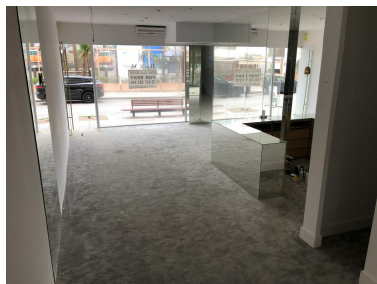

Price: 0 €

Rent: 3,000 € / Month

Short Rent:

€ / Week

Printing day : 10th June  
2026

Status: Rent, Vacational

Property Type: Commercial Parking places: by request

Overview: Shop, Office, Puerto Banús, Costa del Sol. Built 80 m<sup>2</sup>. Setting : Town, Close To Port, Close To Shops, Close To Sea, Close To Marina. Orientation : East. Condition : Good. Climate Control : Air Conditioning. Views : Street.