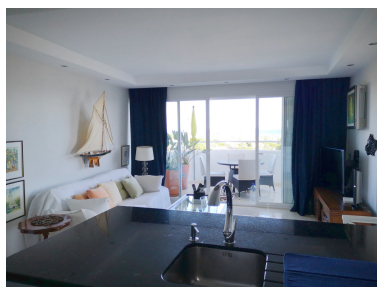

Цена: 0 €

Аренда: 0 € / Месяц

Короткая аренда:

от 850 до 1 100 € / Неделя

День печати : 8th Июль  
2026

---

Описание: 2 Bedroom apartment for holiday rental in Marbesa: This is a wonderful 2 bedroom penthouse with the most amazing huge terrace where you can laze around on a balinesian style chill out bed, looking out to the sparkling Mediterranean. Every detail has been thought of in this perfect holiday home. There are 2 bathrooms, both with large showers, and both bedrooms have twin beds which can be pushed together. The state of the art kitchen is completely equipped with hob, oven, microwave, toaster, coffeemaker, Nespresso machine, juicer, dishwasher, fridge freezer and all appliances are either Bosch or Miele. The glassware and crockery is of the best quality and no detail has been missed. The highlight of this penthouse is the terrace where you will find a dining table and chairs, sofas and armchairs as well as a large double chill out bed, parasols and a proper overhead shower when you need to cool off. This apartment is suitable for over 18s only. The prestigious area of Marbesa is a well established residential and holiday resort area, with some small supermarkets, cafes, bars and restaurants. Just a few minutes walk from your front door will bring you to one of the best sandy beaches in the Costa del Sol, where you will find many restaurants and bars as well as the famous Don Carlos Hotel and Nikki Beach. Marbesa is just 20 minutes drive away from the centre of Marbella and also to Fuengirola, making it ideally located to numerous attractions. Short term holiday rentals ONLY, exact price on request. No smoking, no pets permitted. Tourist apartment licence no: VFT/MA/01555