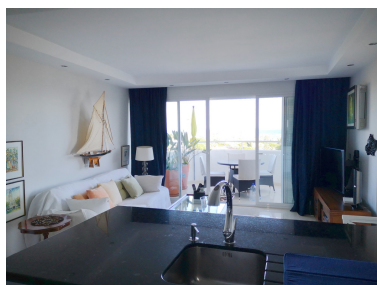

Цена: 0 €

Аренда: 0 € / Месяц

Короткая аренда:

от 850 до 1 100 € / Неделя

День печати : 25th

Сентябрь 2024

---

Описание: 2 Bedroom apartment for holiday rental in Marbesa: This is a wonderful 2 bedroom penthouse with the most amazing huge terrace where you can laze around on a balinesian style chill out bed, looking out to the sparkling Mediterranean. Every detail has been thought of in this perfect holiday home. There are 2 bathrooms, both with large showers, and both bedrooms have twin beds which can be pushed together. The state of the art kitchen is completely equipped with hob, oven, microwave, toaster, coffeemaker, Nespresso machine, juicer, dishwasher, fridge freezer and all appliances are either Bosch or Miele. The glassware and crockery is of the best quality and no detail has been missed. The highlight of this penthouse is the terrace where you will find a dining table and chairs, sofas and armchairs as well as a large double chill out bed, parasols and a proper overhead shower when you need to cool off. This apartment is suitable for over 18s only. The prestigious area of Marbesa is a well established residential and holiday resort area, with some small supermarkets, cafes, bars and restaurants. Just a few minutes walk from your front door will bring you to one of the best sandy beaches in the Costa del Sol, where you will find many restaurants and bars as well as the famous Don Carlos Hotel and Nikki Beach. Marbesa is just 20 minutes drive away from the centre of Marbella and also to Fuengirola, making it ideally located to numerous attractions. Short term holiday rentals ONLY, exact price on request. No smoking, no pets permitted. Tourist apartment licence no: VFT/MA/01555