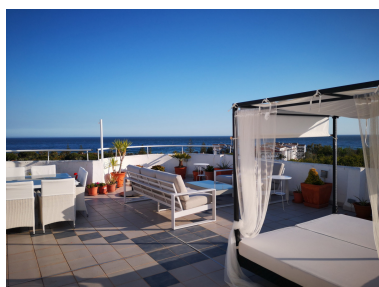

Цена: 0 €

Аренда: 0 € / Месяц

Короткая аренда:

от 850 до 1 100 € / Неделя

День печати : 8th Июль  
2026

---

Описание: 2 Bedroom apartment for holiday rental in Marbesa: This is a wonderful 2 bedroom penthouse with the most amazing huge terrace where you can laze around on a balinesian style chill out bed, looking out to the sparkling Mediterranean. Every detail has been thought of in this perfect holiday home. There are 2 bathrooms, both with large showers, and both bedrooms have twin beds which can be pushed together. The state of the art kitchen is completely equipped with hob, oven, microwave, toaster, coffeemaker, Nespresso machine, juicer, dishwasher, fridge freezer and all appliances are either Bosch or Miele. The glassware and crockery is of the best quality and no detail has been missed. The highlight of this penthouse is the terrace where you will find a dining table and chairs, sofas and armchairs as well as a large double chill out bed, parasols and a proper overhead shower when you need to cool off. This apartment is suitable for over 18s only. The prestigious area of Marbesa is a well established residential and holiday resort area, with some small supermarkets, cafes, bars and restaurants. Just a few minutes walk from your front door will bring you to one of the best sandy beaches in the Costa del Sol, where you will find many restaurants and bars as well as the famous Don Carlos Hotel and Nikki Beach. Marbesa is just 20 minutes drive away from the centre of Marbella and also to Fuengirola, making it ideally located to numerous attractions. Short term holiday rentals ONLY, exact price on request. No smoking, no pets permitted. Tourist apartment licence no: VFT/MA/01555

---

Особенности:

None, Бассейн, Кондиционирование, Вид на море, Вид на горы, Частный сад, Лифт, None, Парковочные места