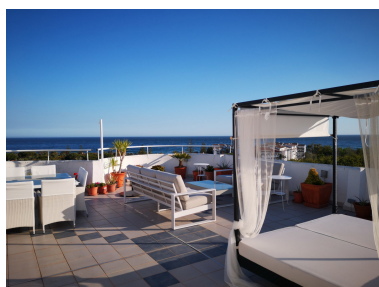

Цена: 0 €

Аренда: 0 € / Месяц

Короткая аренда:

от 850 до 1 100 € / Неделя

День печати : 25th

Сентябрь 2024

---

Описание: 2 Bedroom apartment for holiday rental in Marbesa: This is a wonderful 2 bedroom penthouse with the most amazing huge terrace where you can laze around on a balinesian style chill out bed, looking out to the sparkling Mediterranean. Every detail has been thought of in this perfect holiday home. There are 2 bathrooms, both with large showers, and both bedrooms have twin beds which can be pushed together. The state of the art kitchen is completely equipped with hob, oven, microwave, toaster, coffeemaker, Nespresso machine, juicer, dishwasher, fridge freezer and all appliances are either Bosch or Miele. The glassware and crockery is of the best quality and no detail has been missed. The highlight of this penthouse is the terrace where you will find a dining table and chairs, sofas and armchairs as well as a large double chill out bed, parasols and a proper overhead shower when you need to cool off. This apartment is suitable for over 18s only. The prestigious area of Marbesa is a well established residential and holiday resort area, with some small supermarkets, cafes, bars and restaurants. Just a few minutes walk from your front door will bring you to one of the best sandy beaches in the Costa del Sol, where you will find many restaurants and bars as well as the famous Don Carlos Hotel and Nikki Beach. Marbesa is just 20 minutes drive away from the centre of Marbella and also to Fuengirola, making it ideally located to numerous attractions. Short term holiday rentals ONLY, exact price on request. No smoking, no pets permitted. Tourist apartment licence no: VFT/MA/01555

---

Особенности:

None, Бассейн, Кондиционирование, Вид на море, Вид на горы, Частный сад, Лифт, None, Парковочные места