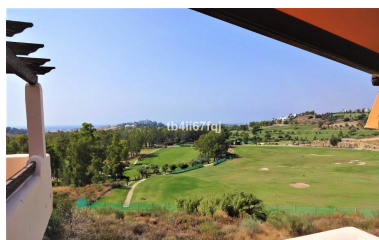

Места: по запросу

День печати : 26th Июнь

Пентхаус

2026

Описание: Fantastic penthouse in Lomas del Conde Luque, Benahavis. With 2 bedrooms and 2 bathrooms, very bright. 117 m2 total built, with 30 m2 of Terrace. Oriented to the Southwest. Wonderful views to the Golf course and panoramic sea view. Elevator. Communal swimming pool. It comes with 2 parking spaces and storage. Modern style. With fantastic views of the Atalaya Golf Course and panoramic views of the sea and mountains. The complex has large and wonderful gardens with outdoor pool and heated indoor pool and sauna. Only 3 kilometers from the beach. It is constructed with materials of the highest quality. 45 km from Malaga Airport and 10 minutes from the famous Puerto Banus and surrounded by golf courses at a short distance.