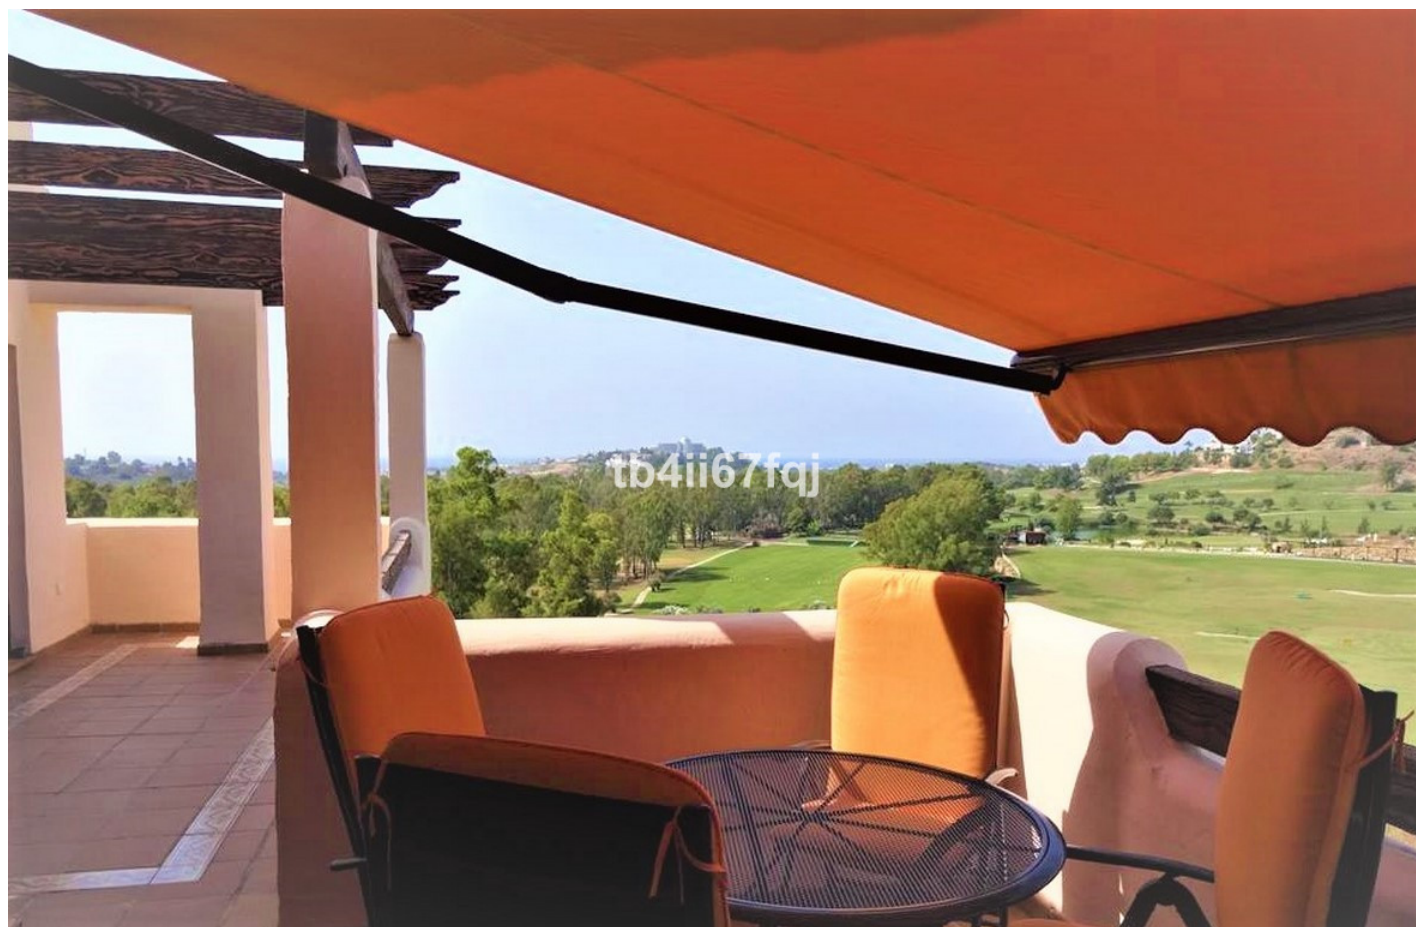

Пентхаус в Venahavís

Референция: R2027502

Спальни: 2

Ванные: 2

М²: 117

Цена: 450 000 €

Статус: Продажа

Тип недвижимости:

Места: по запросу

День печати : 15th Март

Пентхаус

2025