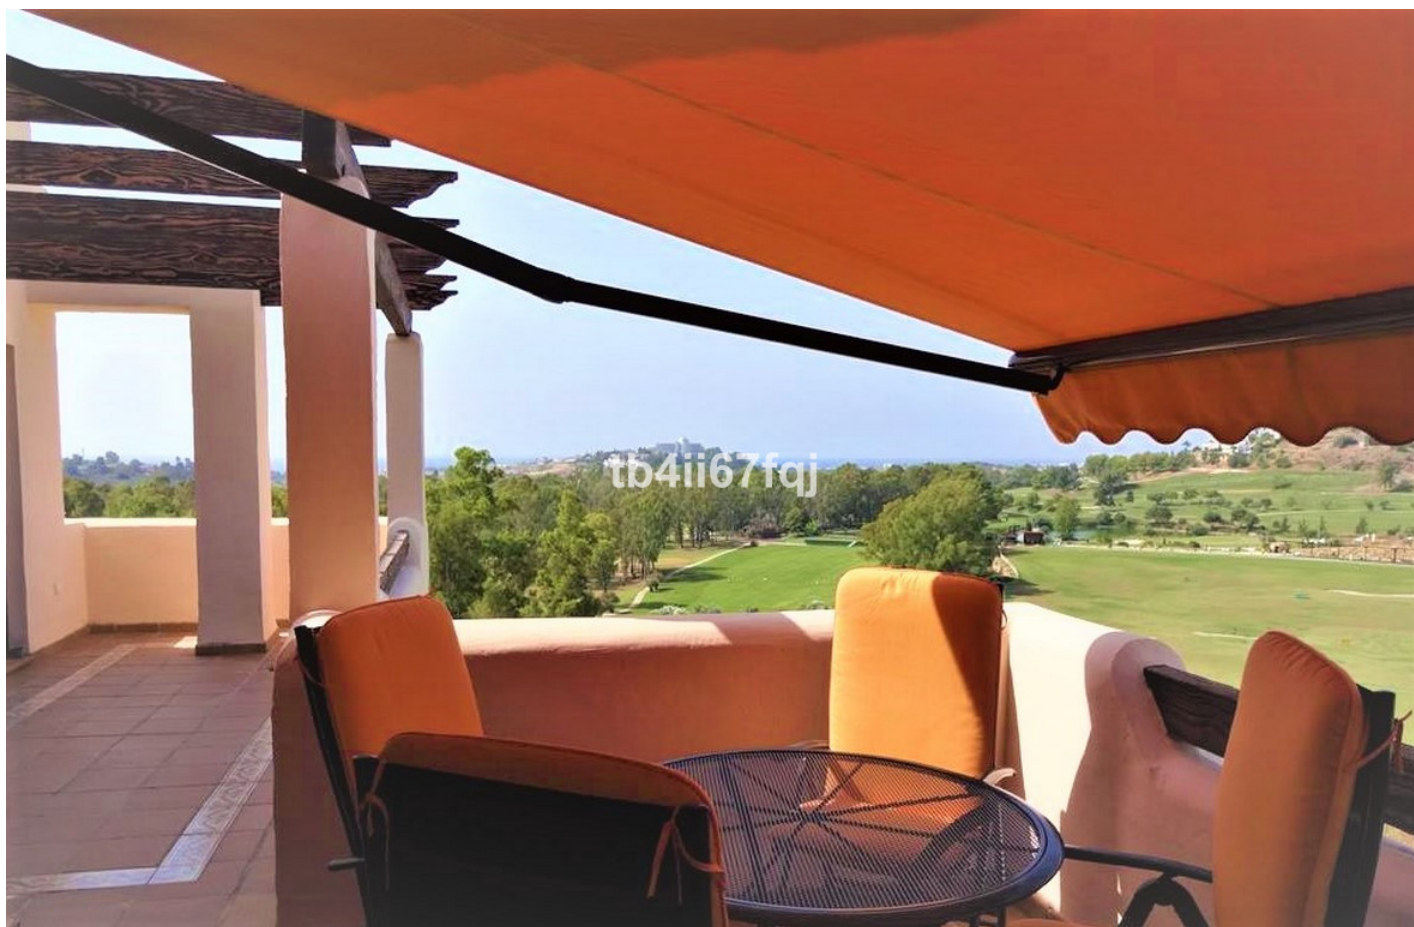

Пентхаус в Venahavís

Референция: R2027502

Спальни: 2

Ванные: 2

М²: 117

Цена: 450 000 €

Статус: Продажа

Тип недвижимости:

Места: по запросу

День печати : 26th Июнь

Пентхаус

2026