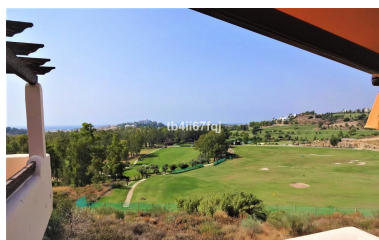

Места: по запросу

День печати : 15th Март

Пентхаус

2025

Описание: Fantastic penthouse in Lomas del Conde Luque, Benahavis. With 2 bedrooms and 2 bathrooms, very bright. 117 m2 total built, with 30 m2 of Terrace. Oriented to the Southwest. Wonderful views to the Golf course and panoramic sea view. Elevator. Communal swimming pool. It comes with 2 parking spaces and storage. Modern style. With fantastic views of the Atalaya Golf Course and panoramic views of the sea and mountains. The complex has large and wonderful gardens with outdoor pool and heated indoor pool and sauna. Only 3 kilometers from the beach. It is constructed with materials of the highest quality. 45 km from Malaga Airport and 10 minutes from the famous Puerto Banus and surrounded by golf courses at a short distance.