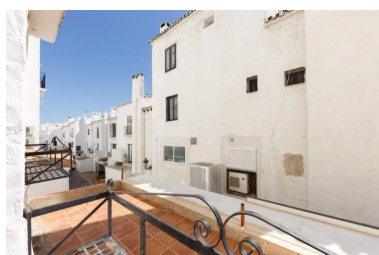

Коммерческое в Puerto Banús

Референция: R3160105

Спальни: по запросу

Ванные: 1

М²: 88

Цена: 390 000 €

Статус: Продажа

Тип недвижимости:
Коммерческое

Места: по запросу

День печати : 10th Июнь
2026

Описание: Commercial premises located in Puerto Banus marina with 119 enclaves for boats of more than 50 meters in length, recognized as one of the most luxurious and prestigious ports in the World. Commercial premises located in the centre of Puerto Banus, in the well-known development of Muelle Ribera, located in one of the entrances of the port on the corner with different passages, and public parking. These premises offer the opportunity to expand the space by purchasing the one available next door just now.