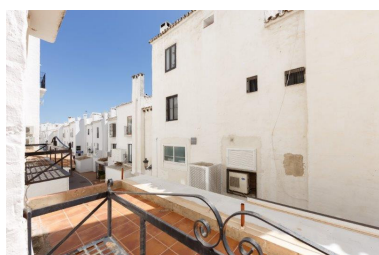

Коммерческое в Puerto Banús

Референция: R3160105

Спальни: по запросу

Ванные: 1

М²: 88

Цена: 390 000 €

Статус: Продажа

Тип недвижимости:
Коммерческое

Места: по запросу

День печати : 21st
Сентябрь 2024

Описание:Commercial premises located in Puerto Banus marina with 119 enclaves for boats of more than 50 meters in length, recognized as one of the most luxurious and prestigious ports in the World. Commercial premises located in the centre of Puerto Banus, in the well-known development of Muelle Ribera, located in one of the entrances of the port on the corner with different passages, and public parking. These premises offer the opportunity to expand the space by purchasing the one available next door just now.