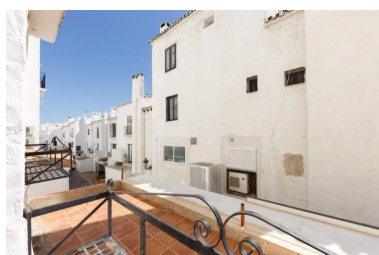

Коммерческое в Puerto Banús

Референция: R3160105

Спальни: по запросу

Ванные: 1

М²: 88

Цена: 390 000 €

Статус: Продажа

Тип недвижимости:
Коммерческое

Места: по запросу

День печати : 2nd Июль
2026

Описание:Commercial premises located in Puerto Banus marina with 119 enclaves for boats of more than 50 meters in length, recognized as one of the most luxurious and prestigious ports in the World. Commercial premises located in the centre of Puerto Banus, in the well-known development of Muelle Ribera, located in one of the entrances of the port on the corner with different passages, and public parking. These premises offer the opportunity to expand the space by purchasing the one available next door just now.