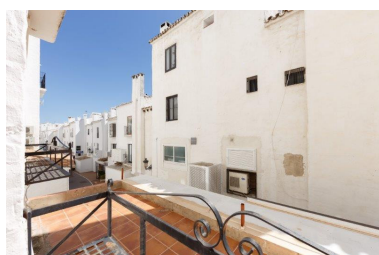

Коммерческое в Puerto Banús

Референция: R3160105

Спальни: по запросу

Ванные: 1

М²: 88

Цена: 390 000 €

Статус: Продажа

Тип недвижимости:
Коммерческое

Места: по запросу

День печати : 14th Март
2025

Описание:Commercial premises located in Puerto Banus marina with 119 enclaves for boats of more than 50 meters in length, recognized as one of the most luxurious and prestigious ports in the World. Commercial premises located in the centre of Puerto Banus, in the well-known development of Muelle Ribera, located in one of the entrances of the port on the corner with different passages, and public parking. These premises offer the opportunity to expand the space by purchasing the one available next door just now.