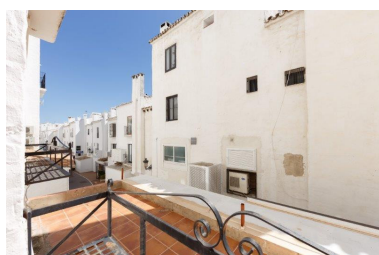

Коммерческое в Puerto Banús

Референция: R3160105

Спальни: по запросу

Ванные: 1

М²: 88

Цена: 390 000 €

Статус: Продажа

Тип недвижимости:
Коммерческое

Места: по запросу

День печати : 15th Март
2025

Описание: Commercial premises located in Puerto Banus marina with 119 enclaves for boats of more than 50 meters in length, recognized as one of the most luxurious and prestigious ports in the World. Commercial premises located in the centre of Puerto Banus, in the well-known development of Muelle Ribera, located in one of the entrances of the port on the corner with different passages, and public parking. These premises offer the opportunity to expand the space by purchasing the one available next door just now.