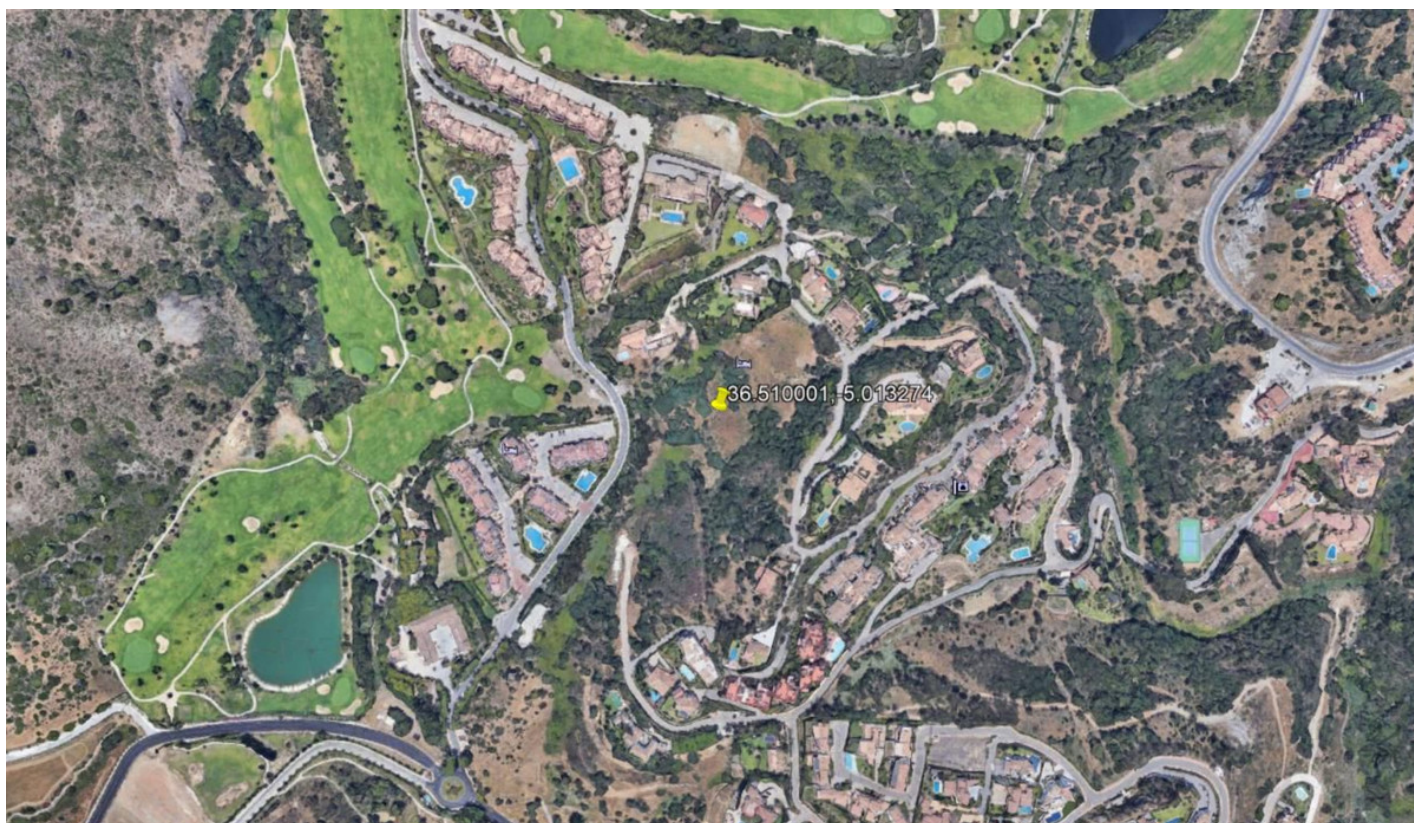

Коммерческое в Venahavís

Референция: R3805150

Спальни: по запросу

Ванные: по запросу

М²: 1 000

Цена: 1 300 000 €

Статус: Продажа

Тип недвижимости:
Коммерческое

Места: по запросу

День печати : 28th
Сентябрь 2024