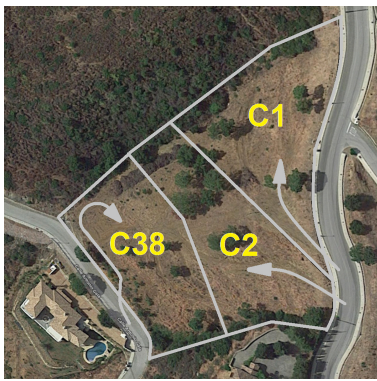

Места: по запросу

День печати : 28th
Сентябрь 2024

Описание: MAGNIFICENT LAND of 8,801m² with a buildable area of 1074m². Located in the BENAHAVIS area, in the prestigious MONTEMAYOR urbanization, facing south west, with panoramic mountain views. Only 20 minutes by car from magnificent beaches. and the attractive Puerto Banús where you will find all kinds of services and leisure areas. Located in an urbanization with all supplies and building permits. This luxury area offers different golf courses in a few minutes driving. EXCELLENT OPPORTUNITY! Must be seen! the land consists of 3 plots with the possibility of building 3 villas, 3 projects have been studied, as well as topographic studies. 3 x Work licenses + Topographic survey + 3 x Geotechnical surveys and 1 x Complete slope