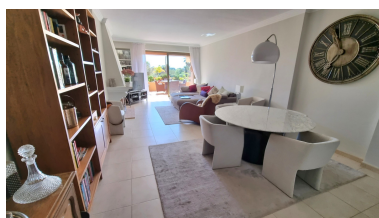

Статус: Аренда,
Туристические

Тип недвижимости:
Пентхаус

Места: по запросу

День печати : 28th Июнь
2026

Описание: Located in a well gated community with 24hrs security, very well maintained gardens and has 3 swimming pools, padel and tennis courts. Golf courses are within a few minutes drive and the driving range of Atalaya is just within walking distance. Supermarket is just 2 minutes drive up the road and many golf courses and commercial centres are very close by too within 5 minutes drive. This is a very spacious duplex penthouse, but owner is closing the top floor and renting out only the main floor which consists of a big living room with fireplace, good size kitchen, guest bedroom with bathroom and master bedroom with walk-in closet, vanity room and shower-room. There is a good size terrace of 25m² with views to the beautiful gardens and pools.