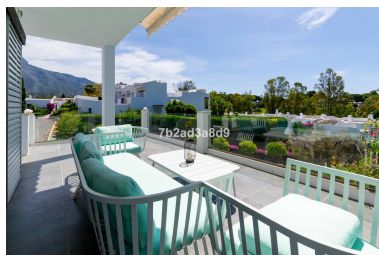

Места: по запросу

День печати : 20th  
Сентябрь 2024

Описание: Set in the exclusive area of Nueva Andalucia, this frontline golf corner townhouse is located in the heart of the golf valleys with golf courses nearby. The popular Aloha Golf Club and Aloha International College is just couple of minutes drive away and only 5 minutes drive to Puerto Banus, beach and all other amenities. This south facing corner townhouse is fully renovated and built on a slightly elevated plot in the form of a semi-detached villa. It has amazing views of the front-line golf, lake, sea and La Concha mountain. It consists of 4 bedrooms in total; on the main level it has a fully fitted kitchen, an open plan kitchen, dining/living room with fireplace and 1 independent guest apartment with ensuite bathroom and kitchen. On the lower level there are 3 bedrooms ensuite with direct access to private garden. There are 3 terraces around the house, private garden with built-in BBQ and private carport with direct access to the kitchen and guest apartment.