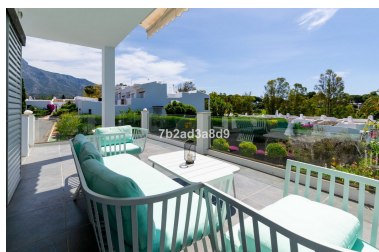

Места: по запросу

День печати : 1st Май 2026

Описание: Set in the exclusive area of Nueva Andalucia, this frontline golf corner townhouse is located in the heart of the golf valleys with golf courses nearby. The popular Aloha Golf Club and Aloha International College is just couple of minutes drive away and only 5 minutes drive to Puerto Banus, beach and all other amenities. This south facing corner townhouse is fully renovated and built on a slightly elevated plot in the form of a semi-detached villa. It has amazing views of the front-line golf, lake, sea and La Concha mountain. It consists of 4 bedrooms in total; on the main level it has a fully fitted kitchen, an open plan kitchen, dining/living room with fireplace and 1 independent guest apartment with ensuite bathroom and kitchen. On the lower level there are 3 bedrooms ensuite with direct access to private garden. There are 3 terraces around the house, private garden with built-in BBQ and private carport with direct access to the kitchen and guest apartment.