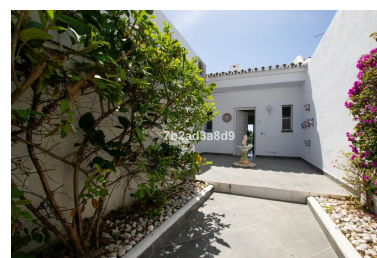

Дом в Nueva Andalucía

Референция: R4058917

Спальни: 4

Ванные: 4

М<sup>2</sup>: 212

Цена: 1 100 000 €

Статус: Продажа

Тип недвижимости: Дом

Места: по запросу

День печати : 20th  
Сентябрь 2024

Описание: Set in the exclusive area of Nueva Andalucia, this frontline golf corner townhouse is located in the heart of the golf valleys with golf courses nearby. The popular Aloha Golf Club and Aloha International College is just couple of minutes drive away and only 5 minutes drive to Puerto Banus, beach and all other amenities. This south facing corner townhouse is fully renovated and built on a slightly elevated plot in the form of a semi-detached villa. It has amazing views of the front-line golf, lake, sea and La Concha mountain. It consists of 4 bedrooms in total; on the main level it has a fully fitted kitchen, an open plan kitchen, dining/living room with fireplace and 1 independent guest apartment with ensuite bathroom and kitchen. On the lower level there are 3 bedrooms ensuite with direct access to private garden. There are 3 terraces around the house, private garden with built-in BBQ and private carport with direct access to the kitchen and guest apartment.