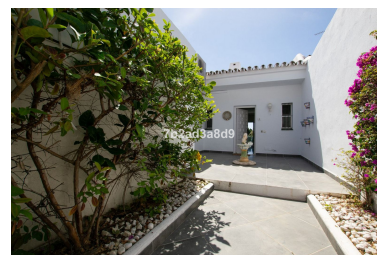

Дом в Nueva Andalucía

Референция: R4058917

Спальни: 4

Ванные: 4

М²: 212

Цена: 1 100 000 €

Статус: Продажа

Тип недвижимости: Дом

Места: по запросу

День печати : 1st Май 2026

Описание: Set in the exclusive area of Nueva Andalucia, this frontline golf corner townhouse is located in the heart of the golf valleys with golf courses nearby. The popular Aloha Golf Club and Aloha International College is just couple of minutes drive away and only 5 minutes drive to Puerto Banus, beach and all other amenities. This south facing corner townhouse is fully renovated and built on a slightly elevated plot in the form of a semi-detached villa. It has amazing views of the front-line golf, lake, sea and La Concha mountain. It consists of 4 bedrooms in total; on the main level it has a fully fitted kitchen, an open plan kitchen, dining/living room with fireplace and 1 independent guest apartment with ensuite bathroom and kitchen. On the lower level there are 3 bedrooms ensuite with direct access to private garden. There are 3 terraces around the house, private garden with built-in BBQ and private carport with direct access to the kitchen and guest apartment.