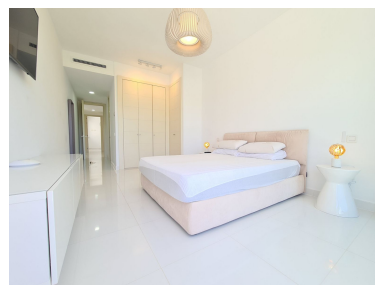

Цена: 0 €

Аренда: 3 250 € / Месяц

Короткая аренда:  
€ / Неделя

День печати : 19th  
Сентябрь 2024

---

Описание:Stunning south facing 2 bedroom 2 bathroom penthouse frontline Atalaya Golf with breathtaking views of the golf course, sea and surrounding mountains. Located in an exclusive and secure gated community of just 66 apartments this property has been built to a very high quality and is extremely spacious inside with a large terrace on the first floor and huge rooftop solarium which enjoys sun all day and is the perfect place to entertain and enjoy the panoramic views. There are lush tropical gardens which are immaculately maintained, large swimming pool, gymnasium with good quality free weights and machines and a sauna and steam room. Located steps from the driving range and golf course, a short walk to supermarket, Atalaya College private school, and a cafe. Ten minutes drive from Puerto Banus, the beach and Benahavis Village, this property must be seen to be appreciated. The property comes with secure underground parking and use of a storage room. **\*\*STRICTLY NO PETS\*\***